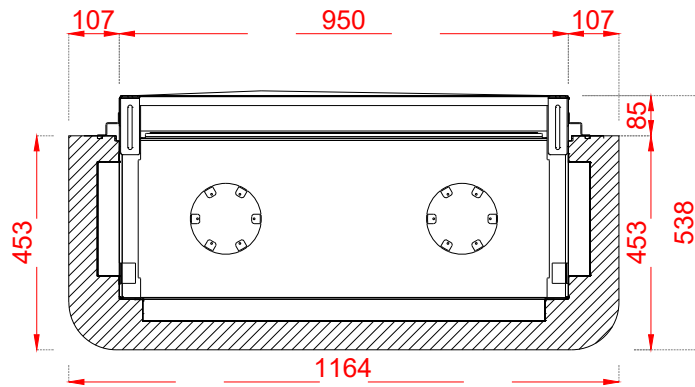

Optional:
*Adjustable feet 500
*Adjustable feet 800

NAME:
THREE SIDED 95-55

TYPE:
ELU-B

DATE:
27/12/2024

SCALE:
1:16

PAPER:
A4

élu-fire

Doornhoek 3766, 5465 TA Veghel
The Netherlands
info@elu-fire.nl
www.elu-fire.nl

Optional:
 *Adjustable feet 500
 *Adjustable feet 800

NAME:
THREE SIDED 95-55 - FRAME 10CM

TYPE:
ELU-B

DATE:
27/12/2024

SCALE:
1:16

PAPER:
A4

élu-fire

Doornhoek 3766, 5465 TA Veghel
 The Netherlands
 info@elu-fire.nl
 www.elu-fire.nl

Optional:
 *Adjustable feet 500
 *Adjustable feet 800

NAME:
 THREE SIDED 95-55 - ROUNDED FRAME

TYPE:
 ELU-B

DATE:
 27/12/2024

SCALE:
 1:16

PAPER:
 A4

élu-fire

Doornhoek 3766, 5465 TA Veghel
 The Netherlands
 info@elu-fire.nl
 www.elu-fire.nl