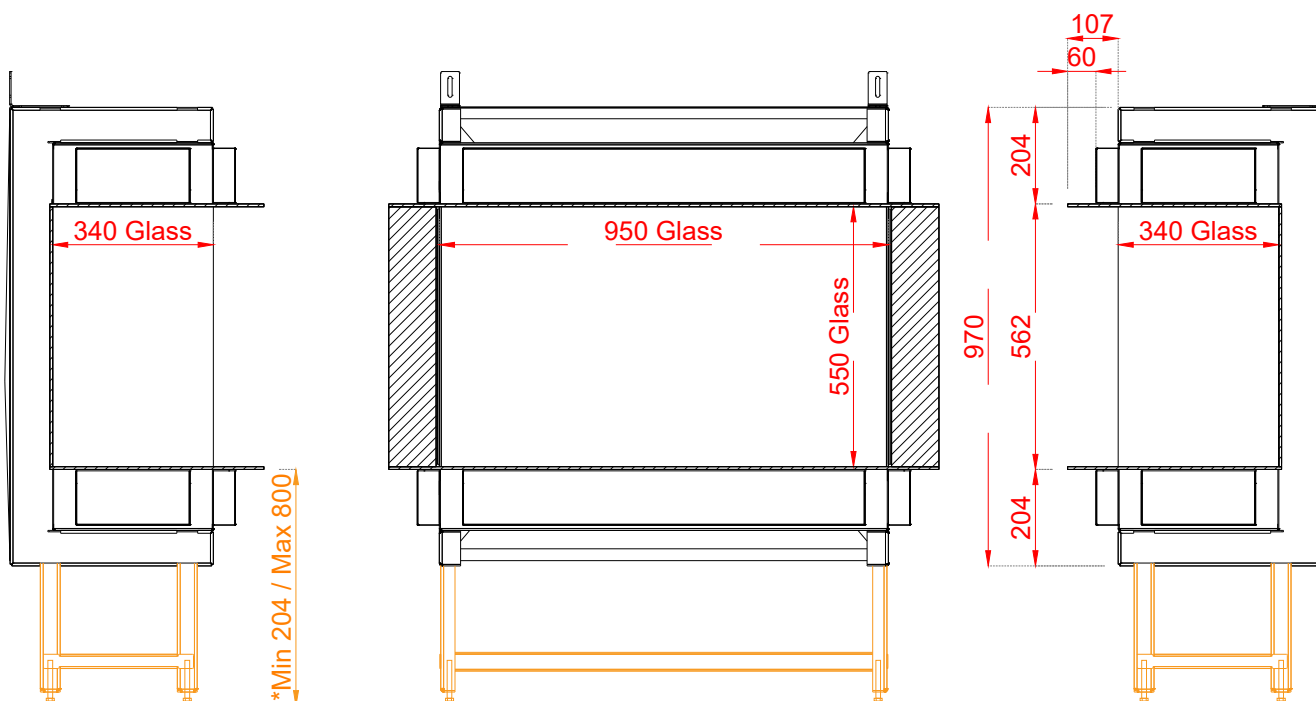

Optional:
*Adjustable feet 500
*Adjustable feet 800

NAME:
THREE SIDED 95-55

TYPE:
ELU-B

DATE:
27/12/2024

SCALE:
1:16

PAPER:
A4

élu-fire

Doornhoek 3766, 5465 TA Veghel
The Netherlands
info@elu-fire.nl
www.elu-fire.nl

Optional:
 *Adjustable feet 500
 *Adjustable feet 800

NAME:
THREE SIDED 95-55 - FRAME 10CM

TYPE:
ELU-B

DATE:
27/12/2024

SCALE:
1:16

PAPER:
A4

élu-fire

Doornhoek 3766, 5465 TA Veghel
 The Netherlands
 info@elu-fire.nl
 www.elu-fire.nl

Optional:
 *Adjustable feet 500
 *Adjustable feet 800

NAME:
 THREE SIDED 95-55 - ROUNDED FRAME

TYPE:
 ELU-B

DATE:
 27/12/2024

SCALE:
 1:16

PAPER:
 A4

élu-fire

Doornhoek 3766, 5465 TA Veghel
 The Netherlands
 info@elu-fire.nl
 www.elu-fire.nl