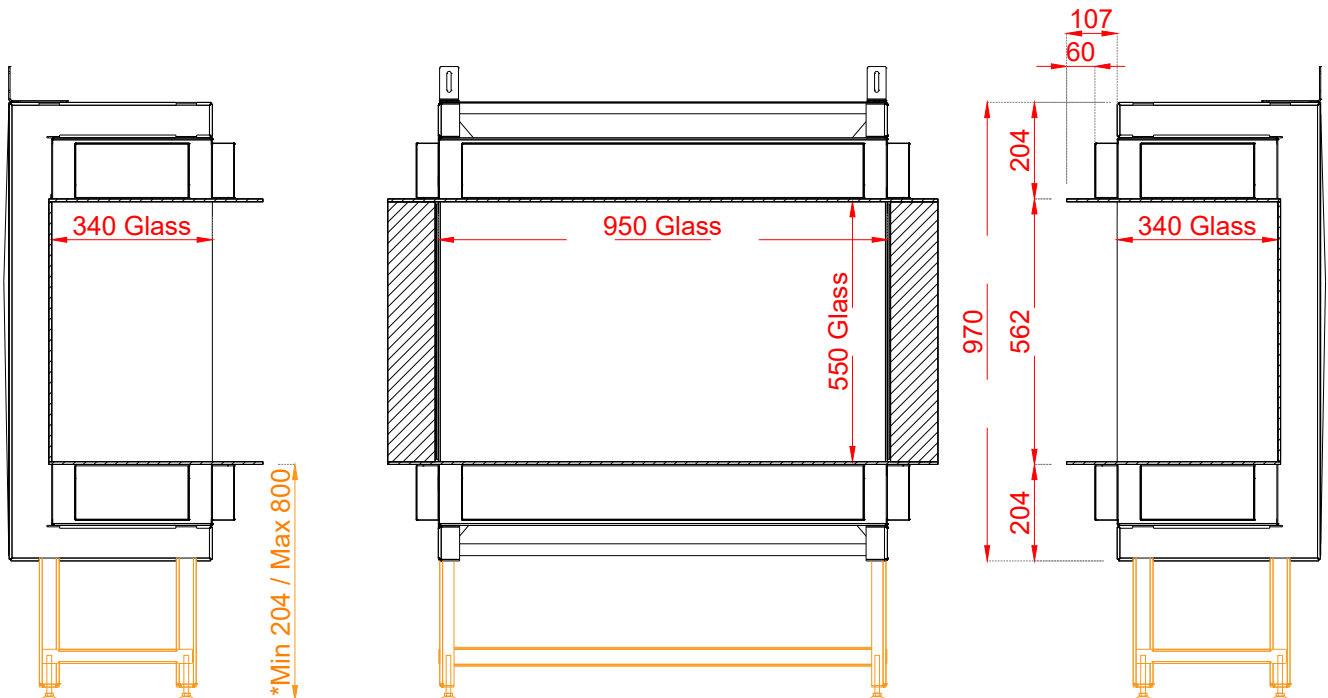

Optional:
*Adjustable feet 500
*Adjustable feet 800

NAME:
THREE SIDED 95-55

TYPE:
ELU-B

DATE:
27/12/2024

SCALE:
1:16

PAPER:
A4

élu-fire

Doornhoek 3766, 5465 TA Veghel
The Netherlands
info@elu-fire.nl
www.elu-fire.nl

Optional:
 *Adjustable feet 500
 *Adjustable feet 800

NAME:
THREE SIDED 95-55 - FRAME 10CM

TYPE:
ELU-B

DATE:
27/12/2024

SCALE:
1:16

PAPER:
A4

élu-fire

Doornhoek 3766, 5465 TA Veghel
 The Netherlands
 info@elu-fire.nl
 www.elu-fire.nl

Optional:
 *Adjustable feet 500
 *Adjustable feet 800

NAME:
 THREE SIDED 95-55 - ROUNDED FRAME

TYPE:
 ELU-B

DATE:
 27/12/2024

SCALE:
 1:16

PAPER:
 A4

élu-fire

Doornhoek 3766, 5465 TA Veghel
 The Netherlands
 info@elu-fire.nl
 www.elu-fire.nl