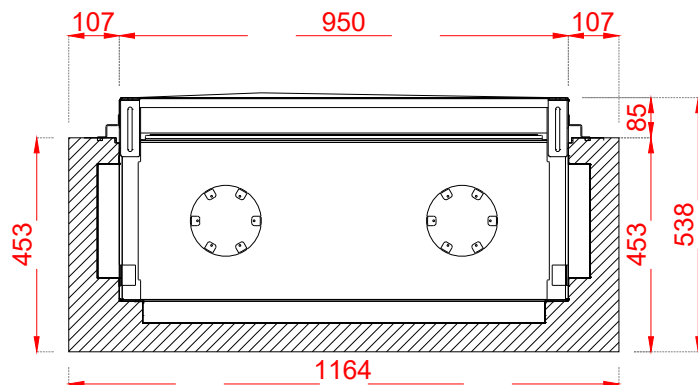

Optional:
*Adjustable feet 500
*Adjustable feet 800

NAME:
THREE SIDED 95-55

TYPE:
ELU-B

DATE:
27/12/2024

SCALE:
1:16

PAPER:
A4

élu-fire

Doornhoek 3766, 5465 TA Veghel
The Netherlands
info@elu-fire.nl
www.elu-fire.nl

Optional:
 *Adjustable feet 500
 *Adjustable feet 800

NAME:
THREE SIDED 95-55 - FRAME 10CM

TYPE:
ELU-B

DATE:
27/12/2024

SCALE:
1:16

PAPER:
A4

élu-fire

Doornhoek 3766, 5465 TA Veghel
 The Netherlands
 info@elu-fire.nl
 www.elu-fire.nl

Optional:
 *Adjustable feet 500
 *Adjustable feet 800

NAME:
 THREE SIDED 95-55 - ROUNDED FRAME

TYPE:
 ELU-B

DATE:
 27/12/2024

SCALE:
 1:16

PAPER:
 A4

élu-fire

Doornhoek 3766, 5465 TA Veghel
 The Netherlands
 info@elu-fire.nl
 www.elu-fire.nl