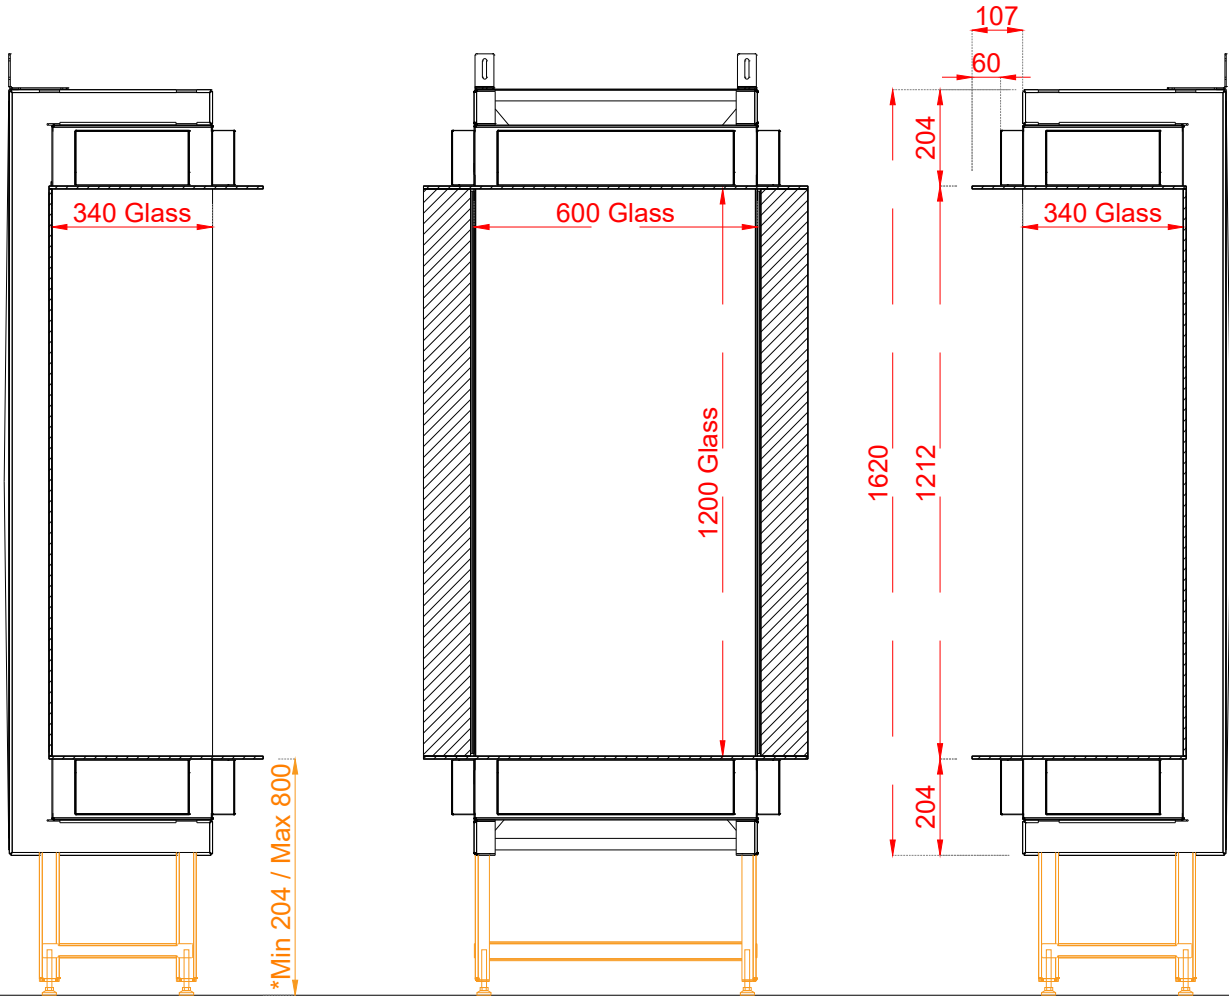

Optional:
 *Adjustable feet 500
 *Adjustable feet 800

NAME:

THREE SIDED 60-120

TYPE:

ELU-B

DATE:

29/01/2025

SCALE:

1:16

PAPER:

A4

élu-fire

Doornhoek 3766, 5465 TA Veghel
 The Netherlands
 info@elu-fire.nl
 www.elu-fire.nl

Optional:
 *Adjustable feet 500
 *Adjustable feet 800

NAME:
 THREE SIDED 60-120 - FRAME 10CM

TYPE:
 ELU-B

DATE:
 29/01/2025

SCALE:
 1:16

PAPER:
 A4

élu-fire

Doornhoek 3766, 5465 TA Veghel
 The Netherlands
 info@elu-fire.nl
 www.elu-fire.nl

Optional:
 *Adjustable feet 500
 *Adjustable feet 800

NAME:
THREE SIDED 60-120 - ROUNDED FRAME

TYPE:
ELU-B

DATE:
29/01/2025

SCALE:
1:16

PAPER:
A4

élu-fire

Doornhoek 3766, 5465 TA Veghel
 The Netherlands
 info@elu-fire.nl
 www.elu-fire.nl