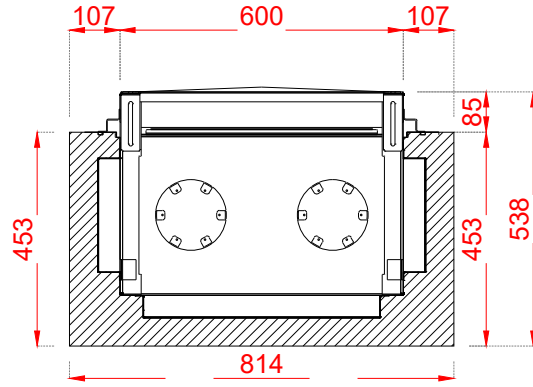

Optional:
 *Adjustable feet 500
 *Adjustable feet 800

NAME:

THREE SIDED 60-120

TYPE:

ELU-B

DATE:

29/01/2025

SCALE:

1:16

PAPER:

A4

élu-fire

Doornhoek 3766, 5465 TA Veghel
 The Netherlands
 info@elu-fire.nl
 www.elu-fire.nl

Optional:
 *Adjustable feet 500
 *Adjustable feet 800

NAME:
 THREE SIDED 60-120 - FRAME 10CM

TYPE:
 ELU-B

DATE:
 29/01/2025

SCALE:
 1:16

PAPER:
 A4

élu-fire

Doornhoek 3766, 5465 TA Veghel
 The Netherlands
 info@elu-fire.nl
 www.elu-fire.nl

Optional:
 *Adjustable feet 500
 *Adjustable feet 800

NAME:
THREE SIDED 60-120 - ROUNDED FRAME

TYPE:
ELU-B

DATE:
29/01/2025

SCALE:
1:16

PAPER:
A4

élu-fire

Doornhoek 3766, 5465 TA Veghel
 The Netherlands
 info@elu-fire.nl
 www.elu-fire.nl