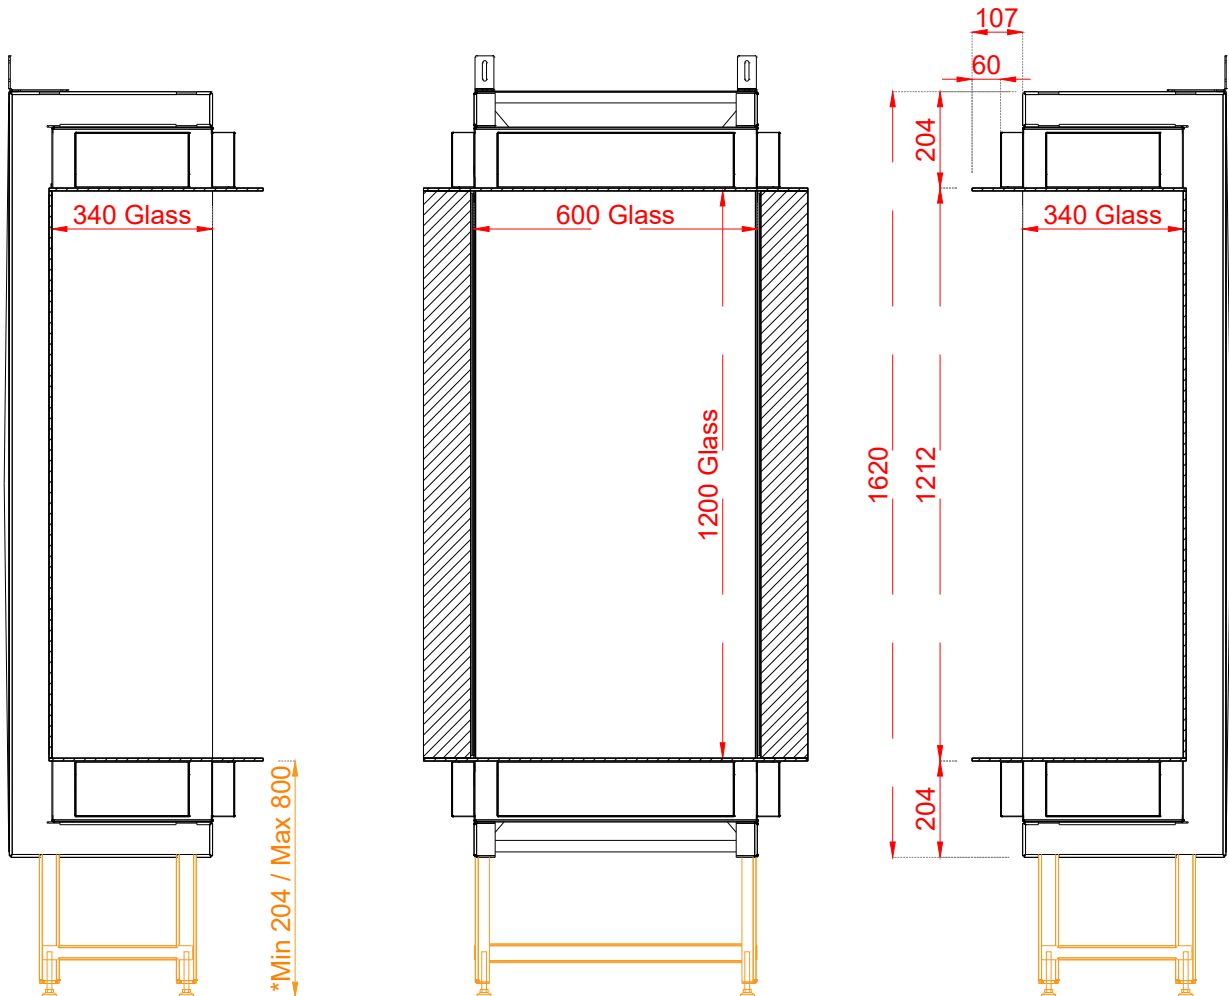

Optional:
 *Adjustable feet 500
 *Adjustable feet 800

NAME:

THREE SIDED 60-120

TYPE:

ELU-B

DATE:

29/01/2025

SCALE:

1:16

PAPER:

A4

élu-fire

Doornhoek 3766, 5465 TA Veghel
 The Netherlands
 info@elu-fire.nl
 www.elu-fire.nl

Optional:
 *Adjustable feet 500
 *Adjustable feet 800

NAME:
 THREE SIDED 60-120 - FRAME 10CM

TYPE:
 ELU-B

DATE:
 29/01/2025

SCALE:
 1:16

PAPER:
 A4

élu-fire

Doornhoek 3766, 5465 TA Veghel
 The Netherlands
 info@elu-fire.nl
 www.elu-fire.nl

Optional:
 *Adjustable feet 500
 *Adjustable feet 800

NAME:
THREE SIDED 60-120 - ROUNDED FRAME

TYPE:
ELU-B

DATE:
29/01/2025

SCALE:
1:16

PAPER:
A4

élu-fire

Doornhoek 3766, 5465 TA Veghel
 The Netherlands
 info@elu-fire.nl
 www.elu-fire.nl