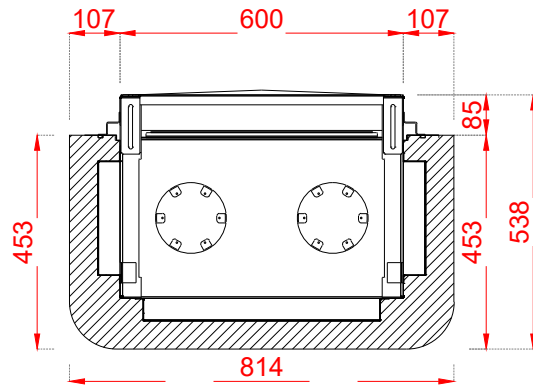

Optional:
 *Adjustable feet 500
 *Adjustable feet 800

NAME:

THREE SIDED 60-120

TYPE:

ELU-B

DATE:

29/01/2025

SCALE:

1:16

PAPER:

A4

élu-fire

Doornhoek 3766, 5465 TA Veghel
 The Netherlands
 info@elu-fire.nl
 www.elu-fire.nl

Optional:
 *Adjustable feet 500
 *Adjustable feet 800

NAME:
 THREE SIDED 60-120 - FRAME 10CM

TYPE:
 ELU-B

DATE:
 29/01/2025

SCALE:
 1:16

PAPER:
 A4

élu-fire

Doornhoek 3766, 5465 TA Veghel
 The Netherlands
 info@elu-fire.nl
 www.elu-fire.nl

Optional:
 *Adjustable feet 500
 *Adjustable feet 800

NAME:
THREE SIDED 60-120 - ROUNDED FRAME