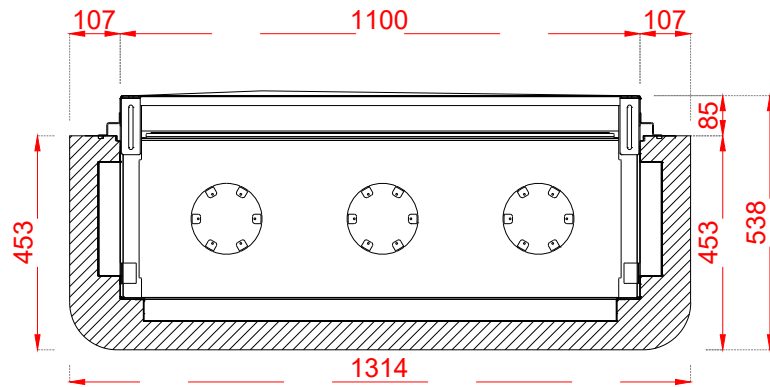

Optional:
*Adjustable feet 500
*Adjustable feet 800

NAME:
THREE SIDED 110-55

TYPE:
ELU-B

DATE:
27/12/2024

SCALE:
1:16

PAPER:
A4

élu-fire

Doornhoek 3766, 5465 TA Veghel
The Netherlands
info@elu-fire.nl
www.elu-fire.nl

Optional:
 *Adjustable feet 500
 *Adjustable feet 800

NAME:
 THREE SIDED 110-55 - FRAME 10CM

TYPE:
 ELU-B

DATE:
 27/12/2024

SCALE:
 1:16

PAPER:
 A4

élu-fire

Doornhoek 3766, 5465 TA Veghel
 The Netherlands
 info@elu-fire.nl
 www.elu-fire.nl

Optional:
 *Adjustable feet 500
 *Adjustable feet 800

NAME:
THREE SIDED 110-55 - ROUNDED FRAME

TYPE:
ELU-B

DATE:
27/12/2024

SCALE:
1:16

PAPER:
A4

élu-fire

Doornhoek 3766, 5465 TA Veghel
 The Netherlands
 info@elu-fire.nl
 www.elu-fire.nl