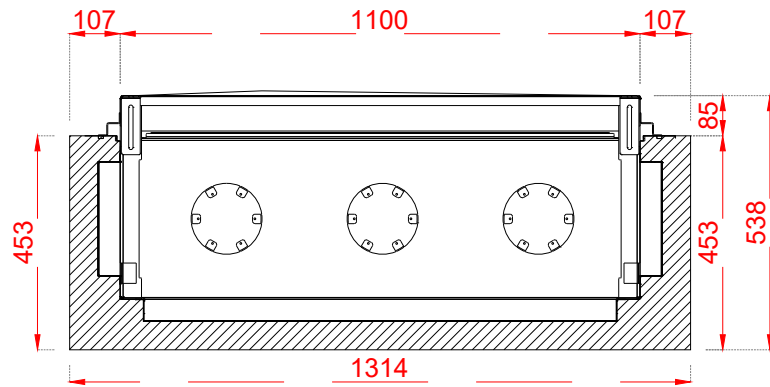

Optional:
*Adjustable feet 500
*Adjustable feet 800

NAME:
THREE SIDED 110-55

TYPE:
ELU-B

DATE:
27/12/2024

SCALE:
1:16

PAPER:
A4

élu-fire

Doornhoek 3766, 5465 TA Veghel
The Netherlands
info@elu-fire.nl
www.elu-fire.nl

Optional:
 *Adjustable feet 500
 *Adjustable feet 800

NAME:
 THREE SIDED 110-55 - FRAME 10CM

TYPE:
 ELU-B

DATE:
 27/12/2024

SCALE:
 1:16

PAPER:
 A4

élu-fire

Doornhoek 3766, 5465 TA Veghel
 The Netherlands
 info@elu-fire.nl
 www.elu-fire.nl

Optional:
 *Adjustable feet 500
 *Adjustable feet 800

NAME:
THREE SIDED 110-55 - ROUNDED FRAME

TYPE:
ELU-B

DATE:
27/12/2024

SCALE:
1:16

PAPER:
A4

élu-fire

Doornhoek 3766, 5465 TA Veghel
 The Netherlands
 info@elu-fire.nl
 www.elu-fire.nl