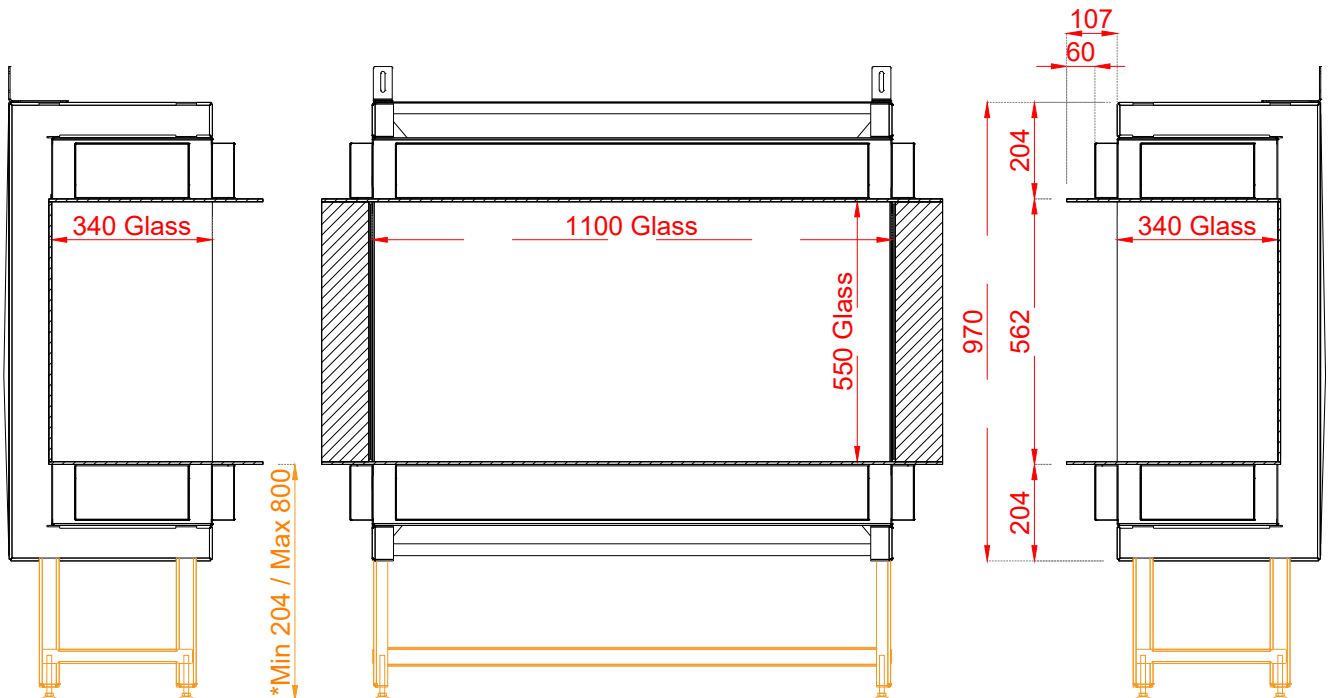

Optional:
*Adjustable feet 500
*Adjustable feet 800

NAME:
THREE SIDED 110-55

TYPE:
ELU-B

DATE:
27/12/2024

SCALE:
1:16

PAPER:
A4

élu-fire

Doornhoek 3766, 5465 TA Veghel
The Netherlands
info@elu-fire.nl
www.elu-fire.nl

Optional:
 *Adjustable feet 500
 *Adjustable feet 800

NAME:
 THREE SIDED 110-55 - FRAME 10CM

TYPE:
 ELU-B

DATE:
 27/12/2024

SCALE:
 1:16

PAPER:
 A4

élu-fire

Doornhoek 3766, 5465 TA Veghel
 The Netherlands
 info@elu-fire.nl
 www.elu-fire.nl

Optional:
 *Adjustable feet 500
 *Adjustable feet 800

NAME:
THREE SIDED 110-55 - ROUNDED FRAME

TYPE:
ELU-B

DATE:
27/12/2024

SCALE:
1:16

PAPER:
A4

élu-fire

Doornhoek 3766, 5465 TA Veghel
 The Netherlands
 info@elu-fire.nl
 www.elu-fire.nl