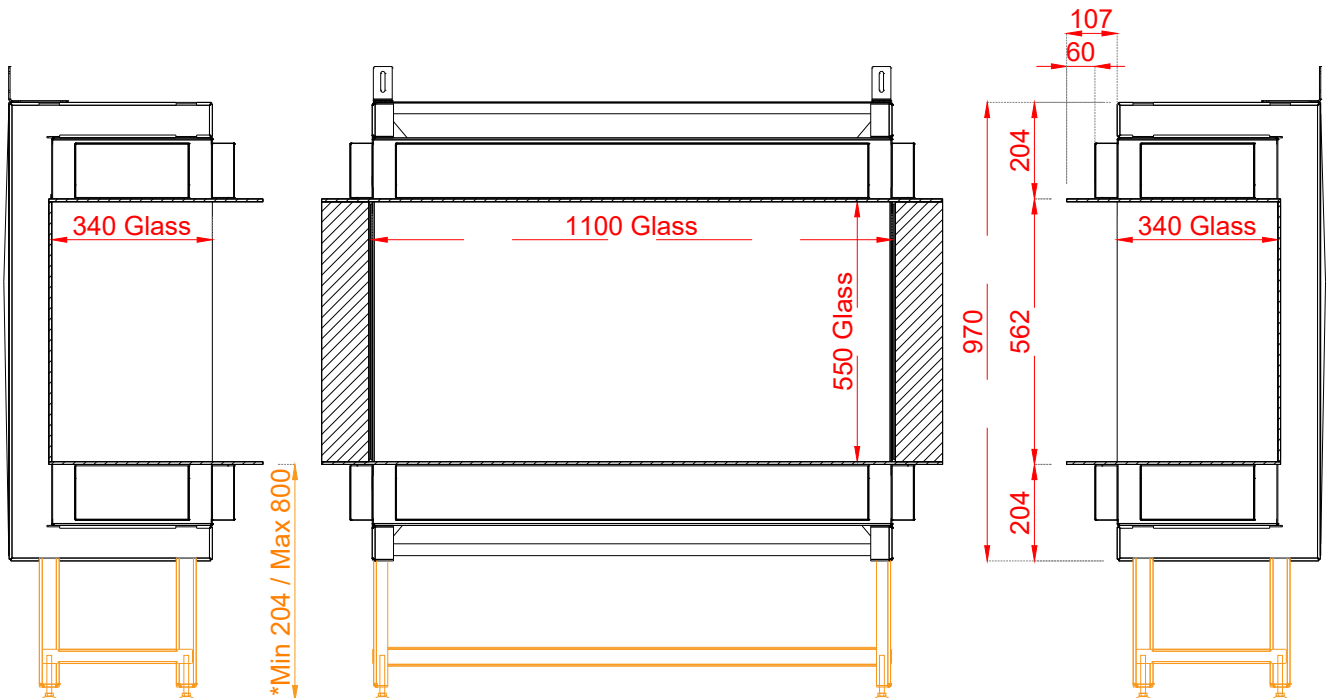

Optional:
*Adjustable feet 500
*Adjustable feet 800

NAME:
THREE SIDED 110-55

TYPE:
ELU-B

DATE:
27/12/2024

SCALE:
1:16

PAPER:
A4

élu-fire

Doornhoek 3766, 5465 TA Veghel
The Netherlands
info@elu-fire.nl
www.elu-fire.nl

Optional:
 *Adjustable feet 500
 *Adjustable feet 800

NAME:
 THREE SIDED 110-55 - FRAME 10CM

TYPE:
 ELU-B

DATE:
 27/12/2024

SCALE:
 1:16

PAPER:
 A4

élu-fire

Doornhoek 3766, 5465 TA Veghel
 The Netherlands
 info@elu-fire.nl
 www.elu-fire.nl

Optional:
 *Adjustable feet 500
 *Adjustable feet 800

NAME:
THREE SIDED 110-55 - ROUNDED FRAME

TYPE:
ELU-B

DATE:
27/12/2024

SCALE:
1:16

PAPER:
A4

élu-fire

Doornhoek 3766, 5465 TA Veghel
 The Netherlands
 info@elu-fire.nl
 www.elu-fire.nl