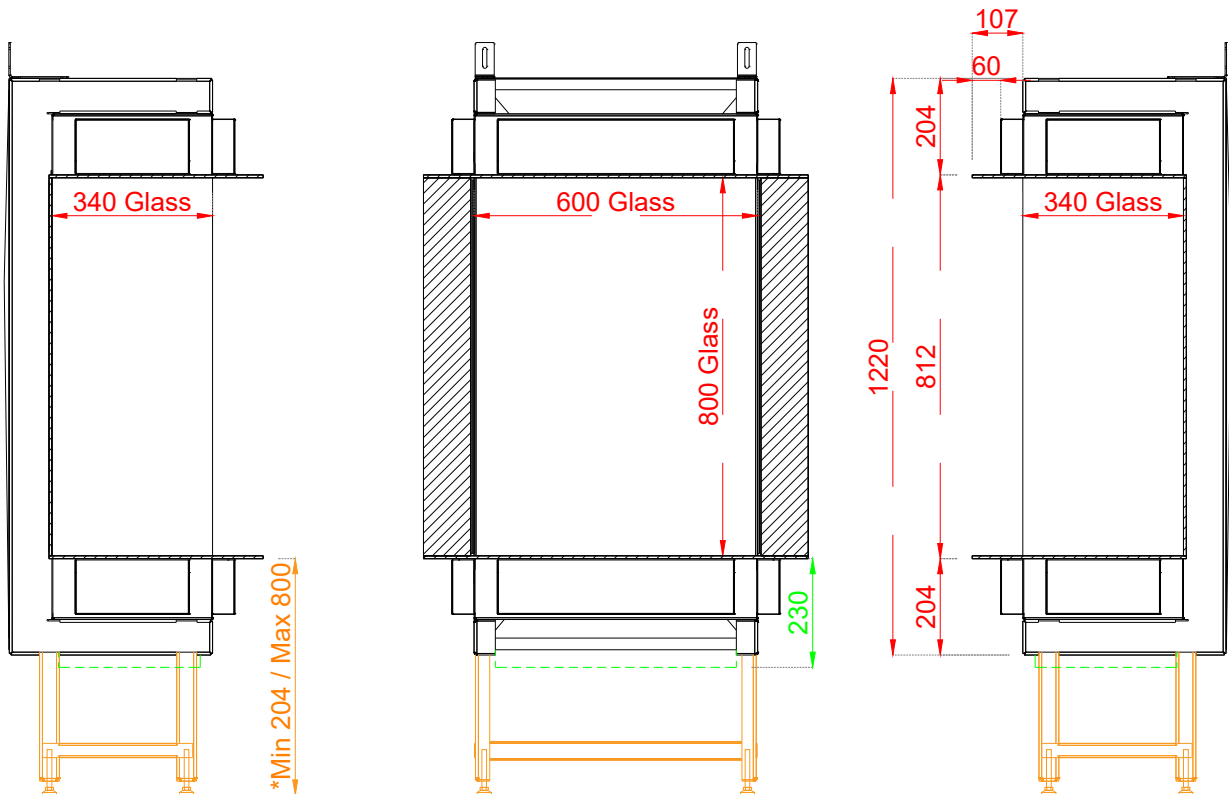

Optional:
 *Adjustable feet 500
 *Adjustable feet 800

NAME: THREE SIDED 60-80		 Doornhoek 3766, 5465 TA Veghel The Netherlands info@elu-fire.nl www.elu-fire.nl
TYPE: Elu-W	DATE: 29/05/2024	
SCALE: 1:16	PAPER: A4	

Optional:
 *Adjustable feet 500
 *Adjustable feet 800

NAME:

THREE SIDED 60-80 - FRAME 10CM

TYPE:

Elu-W

DATE:

29/05/2024

SCALE:

1:16

PAPER:

A4

élu-fire

Doornhoek 3766, 5465 TA Veghel
 The Netherlands
 info@elu-fire.nl
 www.elu-fire.nl

Optional:
 *Adjustable feet 500
 *Adjustable feet 800

NAME:
THREE SIDED 60-80 - ROUNDED FRAME

TYPE:
Elu-W

DATE:
29/05/2024

SCALE:
1:16

PAPER:
A4

élu-fire

Doornhoek 3766, 5465 TA Veghel
 The Netherlands
 info@elu-fire.nl
 www.elu-fire.nl