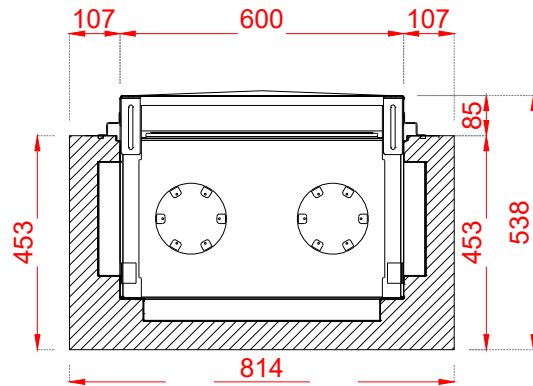

Optional:
 *Adjustable feet 500
 *Adjustable feet 800

NAME: THREE SIDED 60-80		 Doornhoek 3766, 5465 TA Veghel The Netherlands info@elu-fire.nl www.elu-fire.nl
TYPE: Elu-W	DATE: 29/05/2024	
SCALE: 1:16	PAPER: A4	

Optional:
 *Adjustable feet 500
 *Adjustable feet 800

NAME:

THREE SIDED 60-80 - FRAME 10CM

TYPE:

Elu-W

DATE:

29/05/2024

SCALE:

1:16

PAPER:

A4

élu-fire

Doornhoek 3766, 5465 TA Veghel
 The Netherlands
 info@elu-fire.nl
 www.elu-fire.nl

Optional:
 *Adjustable feet 500
 *Adjustable feet 800

NAME:
THREE SIDED 60-80 - ROUNDED FRAME

TYPE:
Elu-W