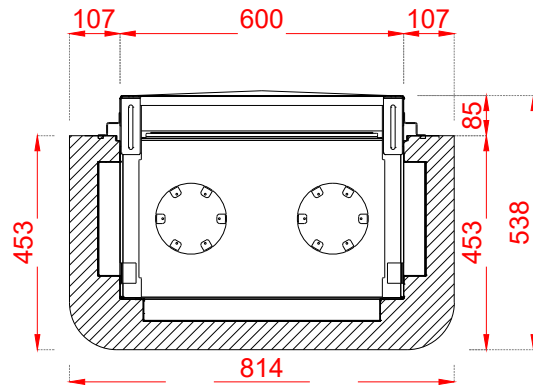

Optional:
 *Adjustable feet 500
 *Adjustable feet 800

NAME: THREE SIDED 60-80		 Doornhoek 3766, 5465 TA Veghel The Netherlands info@elu-fire.nl www.elu-fire.nl
TYPE: Elu-W	DATE: 29/05/2024	
SCALE: 1:16	PAPER: A4	

Optional:
 *Adjustable feet 500
 *Adjustable feet 800

NAME:

THREE SIDED 60-80 - FRAME 10CM

TYPE:

Elu-W

DATE:

29/05/2024

SCALE:

1:16

PAPER:

A4

élu-fire

Doornhoek 3766, 5465 TA Veghel
 The Netherlands
 info@elu-fire.nl
 www.elu-fire.nl

Optional:
 *Adjustable feet 500
 *Adjustable feet 800

NAME:
THREE SIDED 60-80 - ROUNDED FRAME

TYPE:
Elu-W