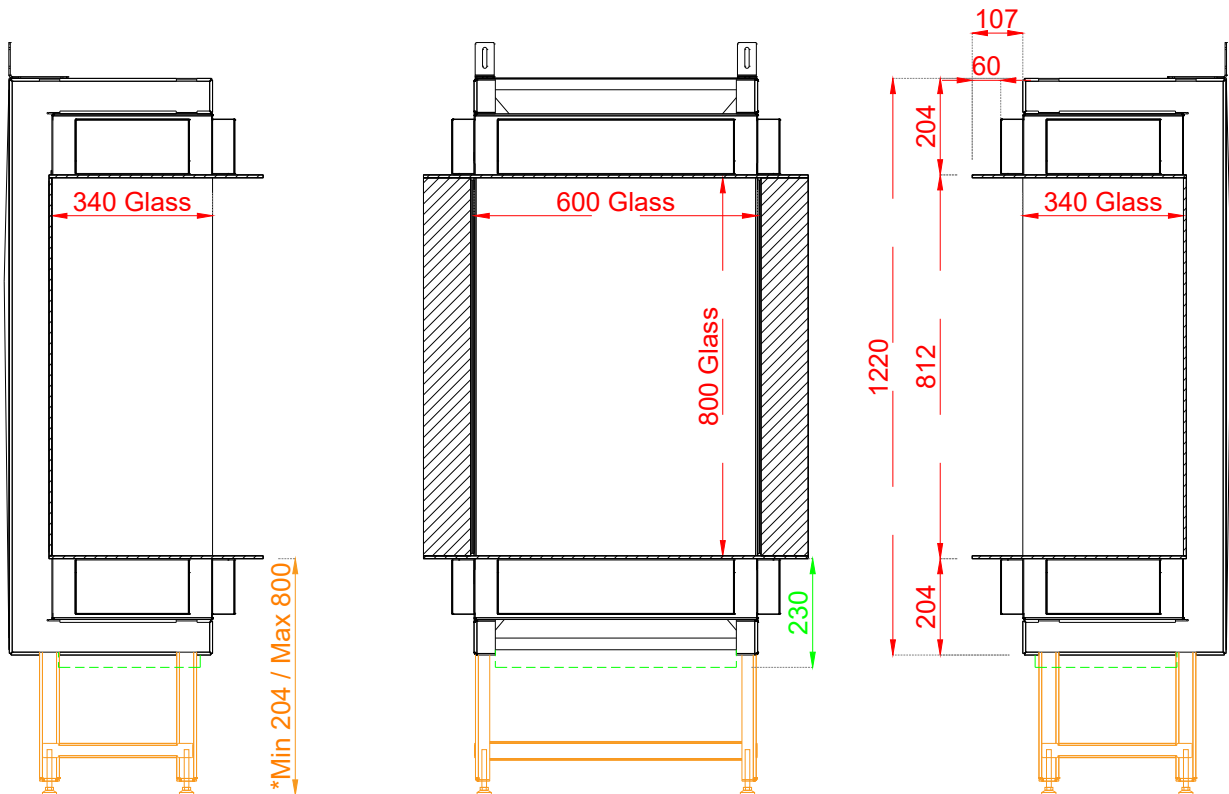

Optional:
 *Adjustable feet 500
 *Adjustable feet 800

NAME: THREE SIDED 60-80		 Doornhoek 3766, 5465 TA Veghel The Netherlands info@elu-fire.nl www.elu-fire.nl
TYPE: Elu-W	DATE: 29/05/2024	
SCALE: 1:16	PAPER: A4	

Optional:
 *Adjustable feet 500
 *Adjustable feet 800

NAME:

THREE SIDED 60-80 - FRAME 10CM

TYPE:

Elu-W

DATE:

29/05/2024

SCALE:

1:16

PAPER:

A4

élu-fire

Doornhoek 3766, 5465 TA Veghel
 The Netherlands
 info@elu-fire.nl
 www.elu-fire.nl

Optional:
 *Adjustable feet 500
 *Adjustable feet 800

NAME:
THREE SIDED 60-80 - ROUNDED FRAME

TYPE:
Elu-W