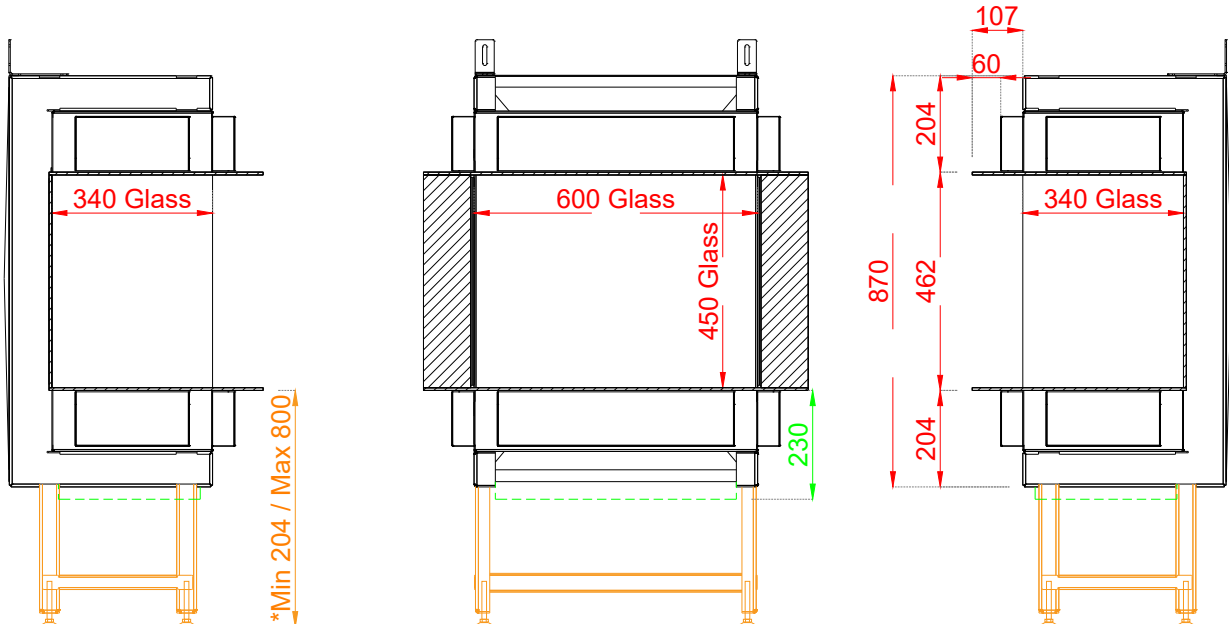

Optional:
 *Adjustable feet 500
 *Adjustable feet 800

NAME:
THREE SIDED 60-45

TYPE:
Elu-W

DATE:
29/05/2024

SCALE:
1:16

PAPER:
A4

élu-fire

Doornhoek 3766, 5465 TA Veghel
 The Netherlands
 info@elu-fire.nl
 www.elu-fire.nl

Optional:
 *Adjustable feet 500
 *Adjustable feet 800

NAME:

THREE SIDED 60-45 - FRAME 10CM

TYPE:

Elu-W

DATE:

29/05/2024

SCALE:

1:16

PAPER:

A4

élu-fire

Doornhoek 3766, 5465 TA Veghel
 The Netherlands
 info@elu-fire.nl
 www.elu-fire.nl

Optional:
 *Adjustable feet 500
 *Adjustable feet 800

NAME:
THREE SIDED 60-45 - ROUNDED FRAME

TYPE:
Elu-W