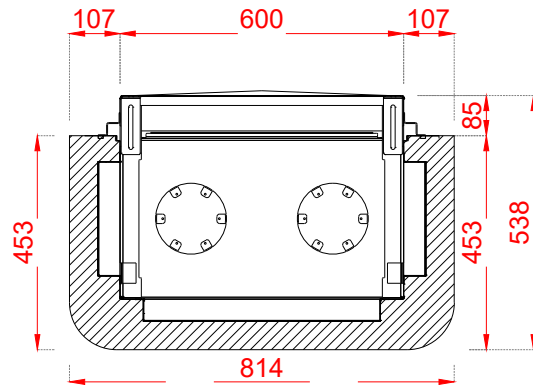

Optional:
 *Adjustable feet 500
 *Adjustable feet 800

NAME:
THREE SIDED 60-45

TYPE:
Elu-W

DATE:
29/05/2024

SCALE:
1:16

PAPER:
A4

élu-fire

Doornhoek 3766, 5465 TA Veghel
 The Netherlands
 info@elu-fire.nl
 www.elu-fire.nl

Optional:
 *Adjustable feet 500
 *Adjustable feet 800

NAME:

THREE SIDED 60-45 - FRAME 10CM

TYPE:

Elu-W

DATE:

29/05/2024

SCALE:

1:16

PAPER:

A4

élu-fire

Doornhoek 3766, 5465 TA Veghel
 The Netherlands
 info@elu-fire.nl
 www.elu-fire.nl

Optional:
 *Adjustable feet 500
 *Adjustable feet 800

NAME:
THREE SIDED 60-45 - ROUNDED FRAME

TYPE:
Elu-W