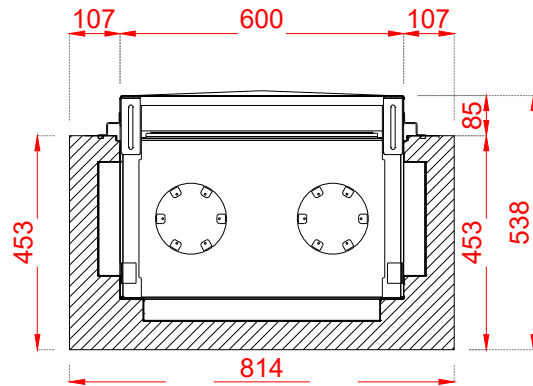

Optional:
 *Adjustable feet 500
 *Adjustable feet 800

NAME:
THREE SIDED 60-45

TYPE:
Elu-W

DATE:
29/05/2024

SCALE:
1:16

PAPER:
A4

élu-fire

Doornhoek 3766, 5465 TA Veghel
 The Netherlands
 info@elu-fire.nl
 www.elu-fire.nl

Optional:
 *Adjustable feet 500
 *Adjustable feet 800

NAME:

THREE SIDED 60-45 - FRAME 10CM

TYPE:

Elu-W

DATE:

29/05/2024

SCALE:

1:16

PAPER:

A4

élu-fire

Doornhoek 3766, 5465 TA Veghel
 The Netherlands
 info@elu-fire.nl
 www.elu-fire.nl

Optional:
 *Adjustable feet 500
 *Adjustable feet 800

NAME:
THREE SIDED 60-45 - ROUNDED FRAME

TYPE:
Elu-W