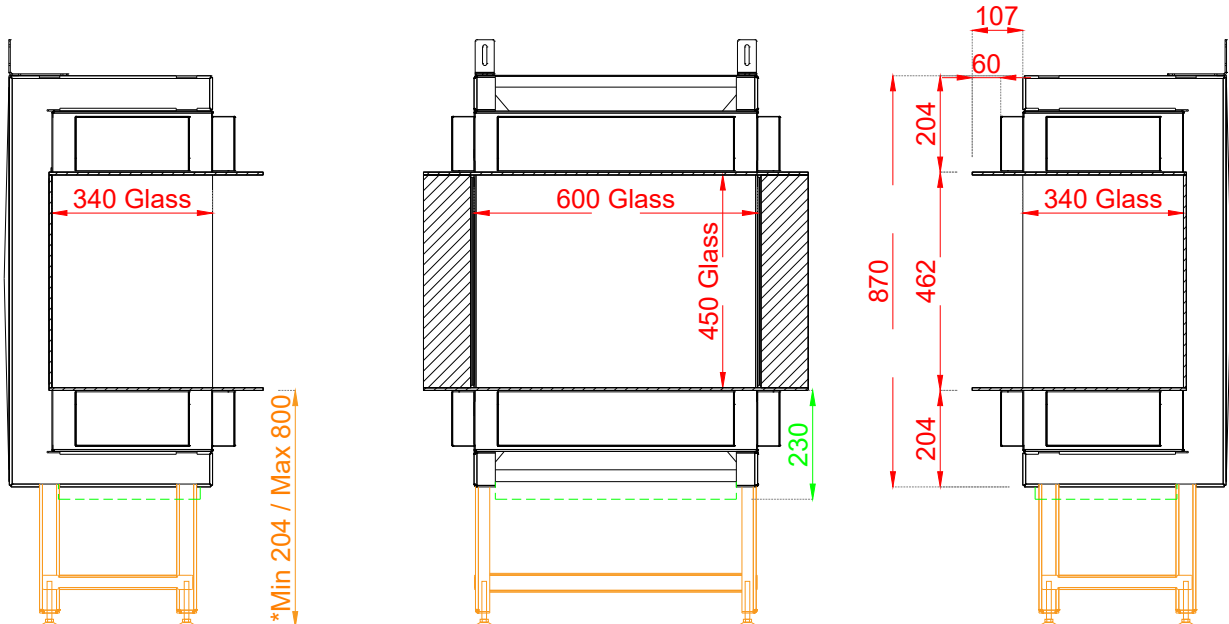

Optional:
 *Adjustable feet 500
 *Adjustable feet 800

NAME:
THREE SIDED 60-45

TYPE:
Elu-W

DATE:
29/05/2024

SCALE:
1:16

PAPER:
A4

élu-fire

Doornhoek 3766, 5465 TA Veghel
 The Netherlands
 info@elu-fire.nl
 www.elu-fire.nl

Optional:
 *Adjustable feet 500
 *Adjustable feet 800

NAME:

THREE SIDED 60-45 - FRAME 10CM

TYPE:

Elu-W

DATE:

29/05/2024

SCALE:

1:16

PAPER:

A4

élu-fire

Doornhoek 3766, 5465 TA Veghel
 The Netherlands
 info@elu-fire.nl
 www.elu-fire.nl

Optional:
 *Adjustable feet 500
 *Adjustable feet 800

NAME:
THREE SIDED 60-45 - ROUNDED FRAME

TYPE:
Elu-W

DATE:
29/05/2024

SCALE:
1:16

PAPER:
A4

élu-fire

Doornhoek 3766, 5465 TA Veghel
 The Netherlands
 info@elu-fire.nl
 www.elu-fire.nl