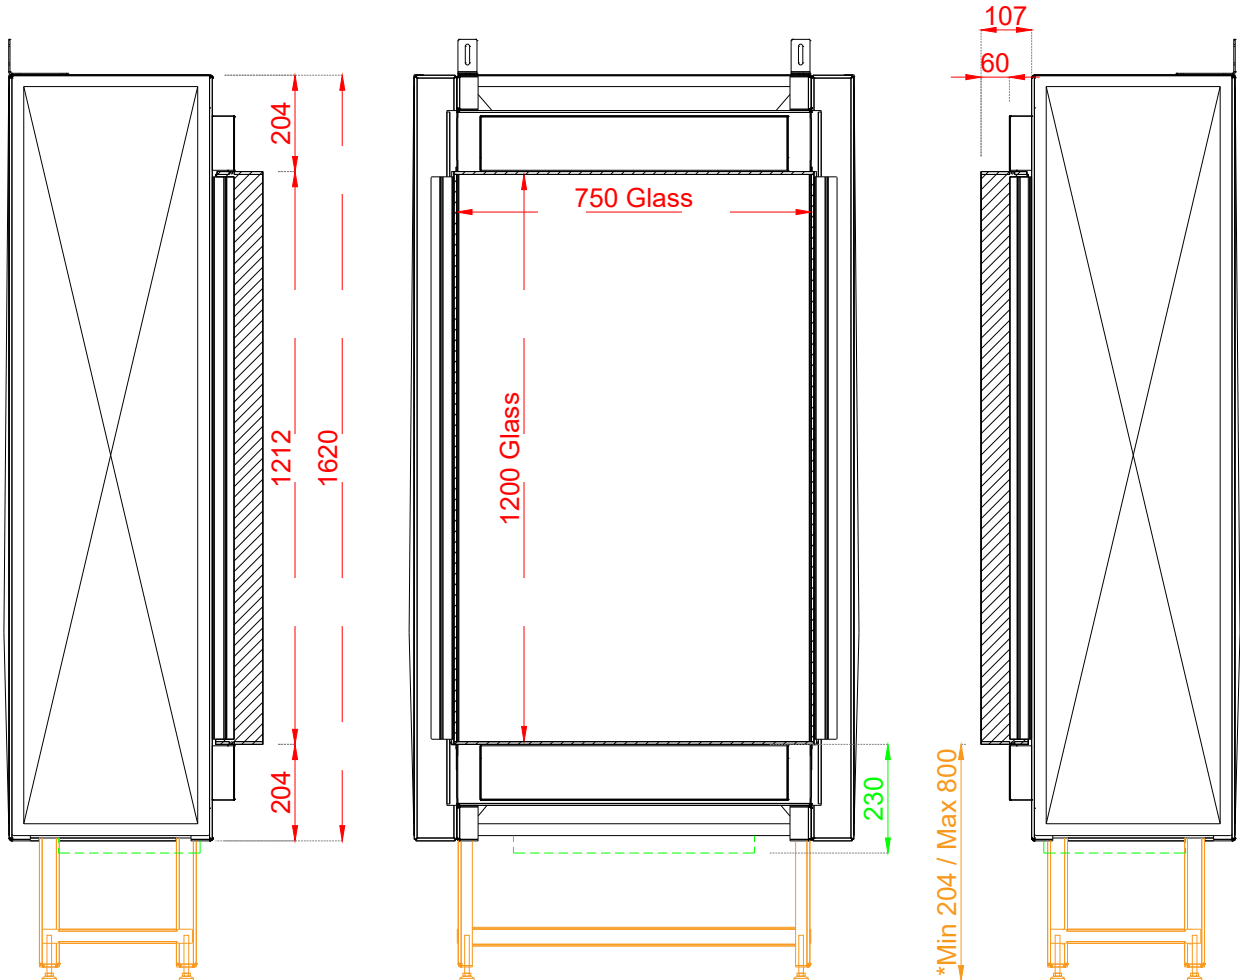

Optional:
 *Adjustable feet 500
 *Adjustable feet 800

NAME:
FRONT 75-120

TYPE:
Elu-W

DATE:
29/05/2024

SCALE:
1:16

PAPER:
A4

élu-fire

Doornhoek 3766, 5465 TA Veghel
 The Netherlands
 info@elu-fire.nl
 www.elu-fire.nl

Optional:
 *Adjustable feet 500
 *Adjustable feet 800

NAME:

FRONT 75-120 - FRAME 10CM

TYPE:

Elu-W

DATE:

29/05/2024

SCALE: