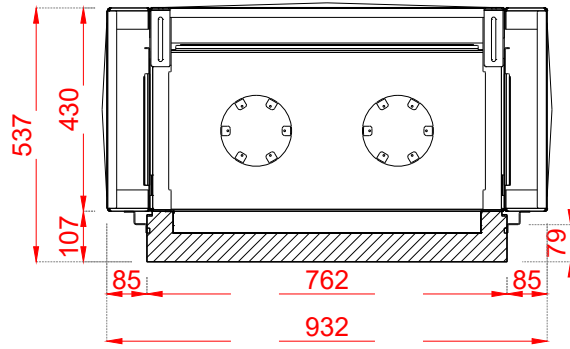

Optional:
 *Adjustable feet 500
 *Adjustable feet 800

NAME:
FRONT 75-120

TYPE:
Elu-W

DATE:
29/05/2024

SCALE:
1:16

PAPER:
A4

élu-fire

Doornhoek 3766, 5465 TA Veghel
 The Netherlands
 info@elu-fire.nl
 www.elu-fire.nl

Optional:
 *Adjustable feet 500
 *Adjustable feet 800

NAME:

FRONT 75-120 - FRAME 10CM

TYPE:

Elu-W

DATE:

29/05/2024

SCALE: