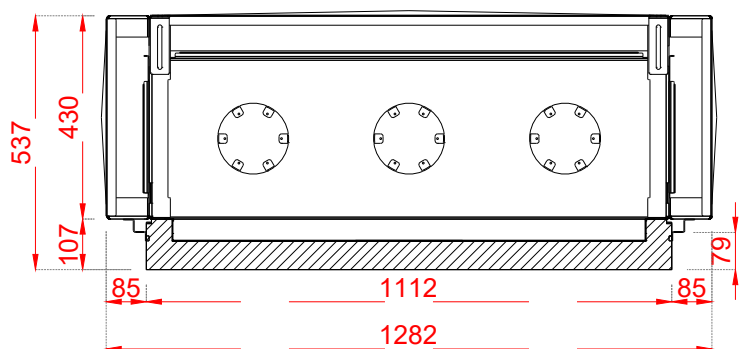

Optional:
 *Adjustable feet 500
 *Adjustable feet 800

NAME: FRONT 110-40		 Doornhoek 3766, 5465 TA Veghel The Netherlands info@elu-fire.nl www.elu-fire.nl
TYPE: Elu-W	DATE: 29/05/2024	
SCALE: 1:16	PAPER: A4	

Optional:
 *Adjustable feet 500
 *Adjustable feet 800

NAME: FRONT 110-40 - FRAME 10CM		 Doornhoek 3766, 5465 TA Veghel The Netherlands info@elu-fire.nl www.elu-fire.nl
TYPE: Elu-W	DATE: 29/05/2024	
SCALE: 1:16	PAPER: A4	