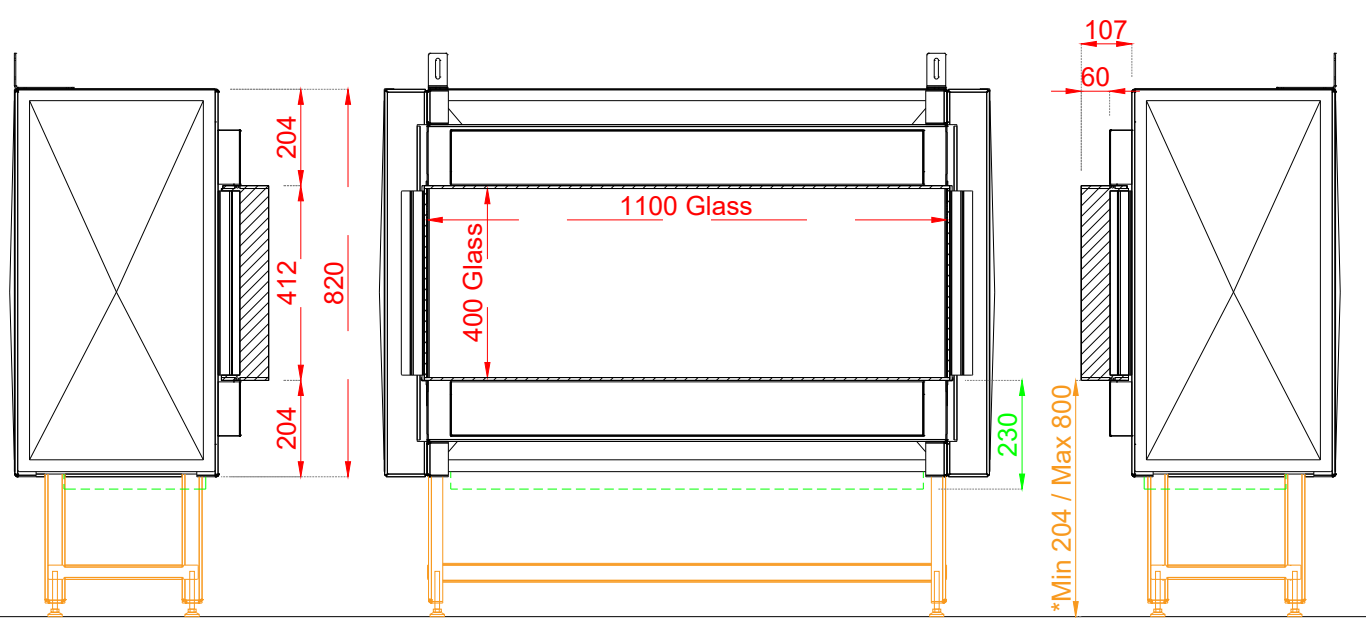

Optional:
 *Adjustable feet 500
 *Adjustable feet 800

NAME: FRONT 110-40		 Doornhoek 3766, 5465 TA Veghel The Netherlands info@elu-fire.nl www.elu-fire.nl
TYPE: Elu-W	DATE: 29/05/2024	
SCALE: 1:16	PAPER: A4	

Optional:
 *Adjustable feet 500
 *Adjustable feet 800

NAME: FRONT 110-40 - FRAME 10CM		 Doornhoek 3766, 5465 TA Veghel The Netherlands info@elu-fire.nl www.elu-fire.nl
TYPE: Elu-W	DATE: 29/05/2024	
SCALE: 1:16	PAPER: A4	