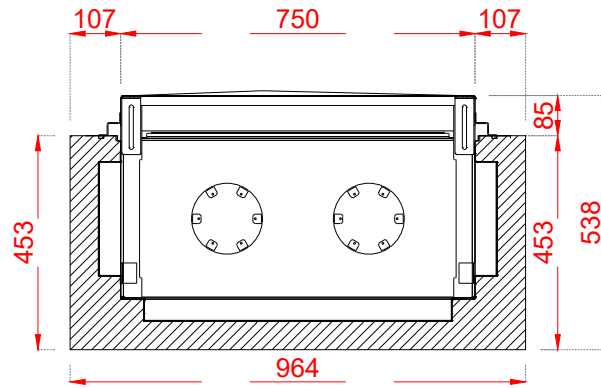

Optional:
 *Adjustable feet 500
 *Adjustable feet 800

NAME:
THREE SIDED 75-45

TYPE:
ELU-B

DATE:
22/05/2024

SCALE:
1:16

PAPER:
A4

élu-fire

Doornhoek 3766, 5465 TA Veghel
 The Netherlands
 info@elu-fire.nl
 www.elu-fire.nl

Optional:
 *Adjustable feet 500
 *Adjustable feet 800

NAME:
THREE SIDED 75-45 - FRAME 10CM

TYPE:
ELU-B

DATE:
22/05/2024

SCALE:
1:16

PAPER:
A4

élu-fire

Doornhoek 3766, 5465 TA Veghel
 The Netherlands
 info@elu-fire.nl
 www.elu-fire.nl

Optional:
 *Adjustable feet 500
 *Adjustable feet 800

NAME:
THREE SIDED 75-45 - ROUNDED FRAME

TYPE:
ELU-B

DATE:
22/05/2024

SCALE:
1:16

PAPER:
A4

élu-fire

Doornhoek 3766, 5465 TA Veghel
 The Netherlands
 info@elu-fire.nl
 www.elu-fire.nl