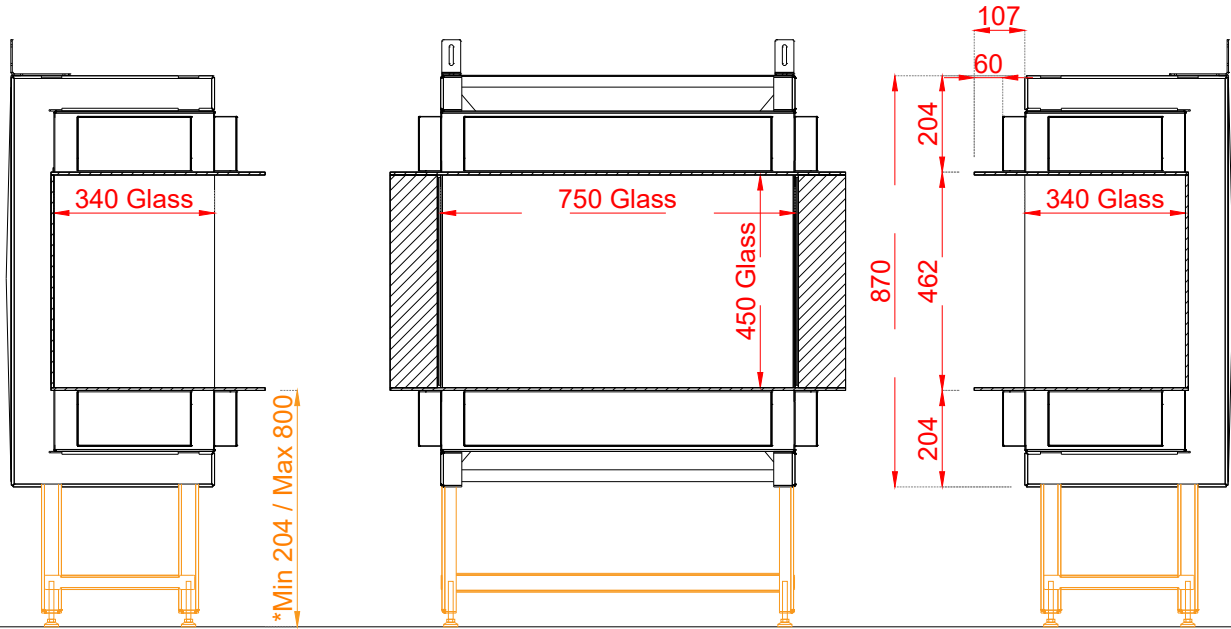

Optional:
 *Adjustable feet 500
 *Adjustable feet 800

NAME:
THREE SIDED 75-45

TYPE:
ELU-B

DATE:
22/05/2024

SCALE:
1:16

PAPER:
A4

élu-fire

Doornhoek 3766, 5465 TA Veghel
 The Netherlands
 info@elu-fire.nl
 www.elu-fire.nl

Optional:
 *Adjustable feet 500
 *Adjustable feet 800

NAME:
THREE SIDED 75-45 - FRAME 10CM

TYPE:
ELU-B

DATE:
22/05/2024

SCALE:
1:16

PAPER:
A4

élu-fire

Doornhoek 3766, 5465 TA Veghel
 The Netherlands
 info@elu-fire.nl
 www.elu-fire.nl

Optional:
 *Adjustable feet 500
 *Adjustable feet 800

NAME:
THREE SIDED 75-45 - ROUNDED FRAME

TYPE:
ELU-B

DATE:
22/05/2024

SCALE:
1:16

PAPER:
A4

élu-fire

Doornhoek 3766, 5465 TA Veghel
 The Netherlands
 info@elu-fire.nl
 www.elu-fire.nl