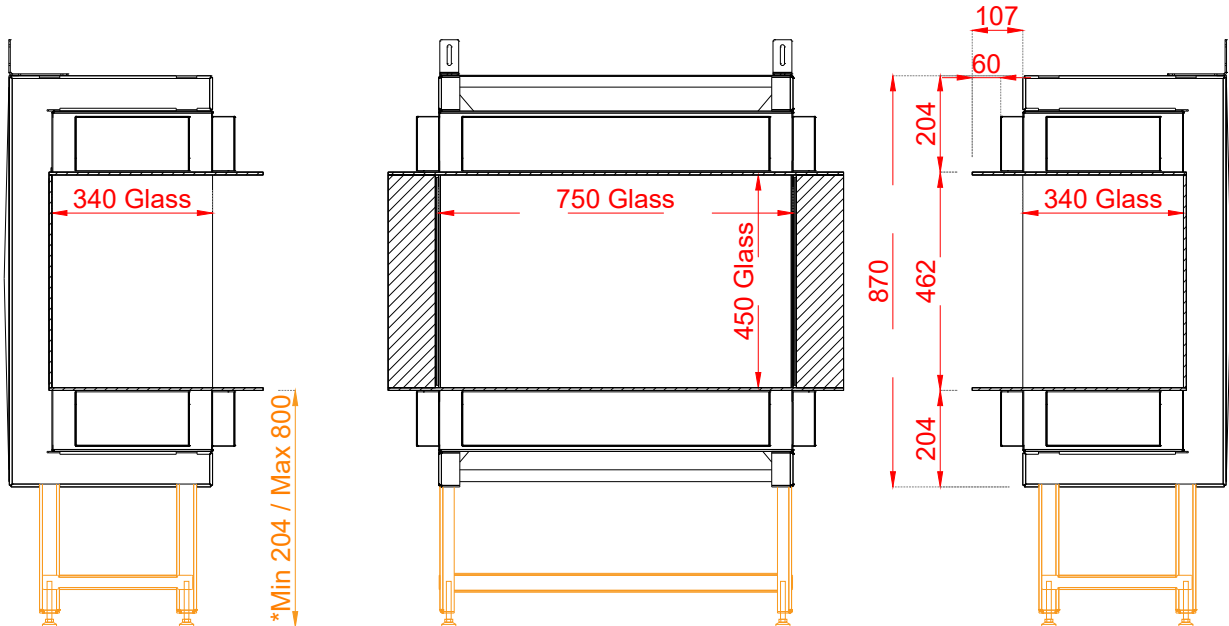

Optional:
 *Adjustable feet 500
 *Adjustable feet 800

NAME:
THREE SIDED 75-45

TYPE:
ELU-B

DATE:
22/05/2024

SCALE:
1:16

PAPER:
A4

élu-fire

Doornhoek 3766, 5465 TA Veghel
 The Netherlands
 info@elu-fire.nl
 www.elu-fire.nl

Optional:
 *Adjustable feet 500
 *Adjustable feet 800

NAME:
THREE SIDED 75-45 - FRAME 10CM

TYPE:
ELU-B

DATE:
22/05/2024

SCALE:
1:16

PAPER:
A4

élu-fire

Doornhoek 3766, 5465 TA Veghel
 The Netherlands
 info@elu-fire.nl
 www.elu-fire.nl

Optional:
 *Adjustable feet 500
 *Adjustable feet 800

NAME:
THREE SIDED 75-45 - ROUNDED FRAME

TYPE:
ELU-B

DATE:
22/05/2024

SCALE:
1:16

PAPER:
A4

élu-fire

Doornhoek 3766, 5465 TA Veghel
 The Netherlands
 info@elu-fire.nl
 www.elu-fire.nl