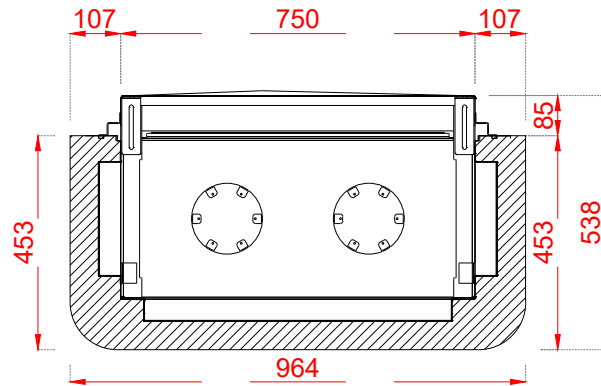

Optional:
 *Adjustable feet 500
 *Adjustable feet 800

NAME:
THREE SIDED 75-45

TYPE:
ELU-B

DATE:
22/05/2024

SCALE:
1:16

PAPER:
A4

élu-fire

Doornhoek 3766, 5465 TA Veghel
 The Netherlands
 info@elu-fire.nl
 www.elu-fire.nl

Optional:
 *Adjustable feet 500
 *Adjustable feet 800

NAME:
THREE SIDED 75-45 - FRAME 10CM

TYPE:
ELU-B

DATE:
22/05/2024

SCALE:
1:16

PAPER:
A4

élu-fire

Doornhoek 3766, 5465 TA Veghel
 The Netherlands
 info@elu-fire.nl
 www.elu-fire.nl

Optional:
 *Adjustable feet 500
 *Adjustable feet 800

NAME:
THREE SIDED 75-45 - ROUNDED FRAME

TYPE:
ELU-B

DATE:
22/05/2024

SCALE:
1:16

PAPER:
A4

élu-fire

Doornhoek 3766, 5465 TA Veghel
 The Netherlands
 info@elu-fire.nl
 www.elu-fire.nl