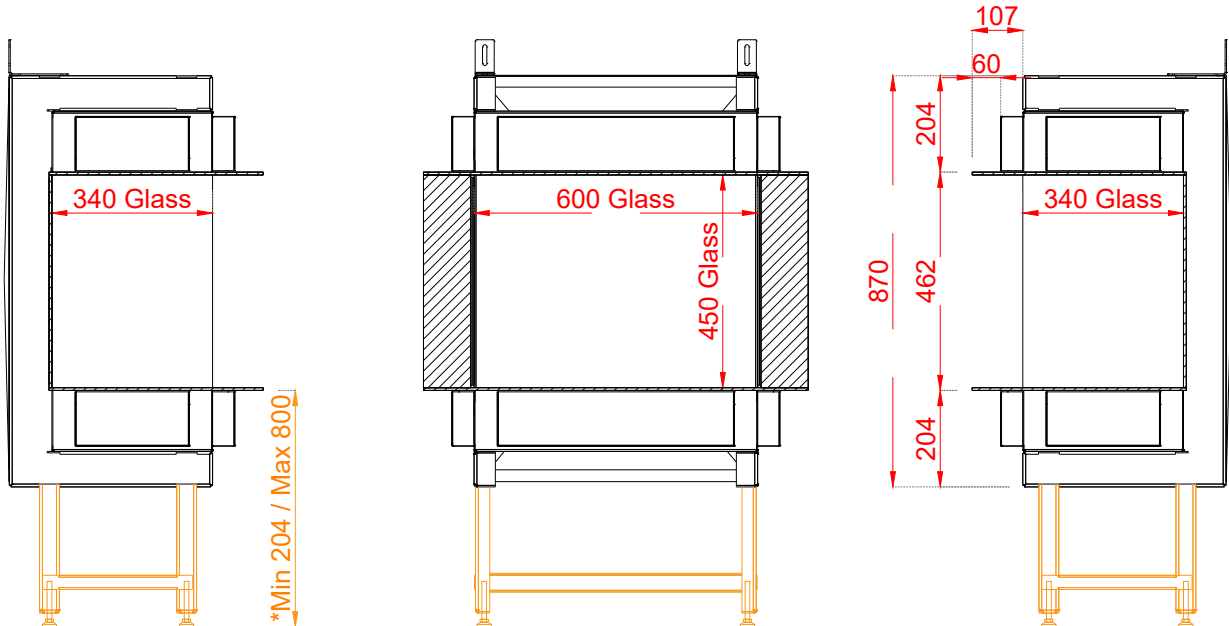

Optional:
 *Adjustable feet 500
 *Adjustable feet 800

NAME:

THREE SIDED 60-45

TYPE:

ELU-B

DATE:

22/05/2024

SCALE:

1:16

PAPER:

A4

élu-fire

Doornhoek 3766, 5465 TA Veghel
 The Netherlands
 info@elu-fire.nl
 www.elu-fire.nl

Optional:
 *Adjustable feet 500
 *Adjustable feet 800

NAME:
 THREE SIDED 60-45 - FRAME 10CM

TYPE:
 ELU-B

DATE:
 22/05/2024

SCALE:
 1:16

PAPER:
 A4

élu-fire

Doornhoek 3766, 5465 TA Veghel
 The Netherlands
 info@elu-fire.nl
 www.elu-fire.nl

Optional:
 *Adjustable feet 500
 *Adjustable feet 800

NAME:
THREE SIDED 60-45 - ROUNDED FRAME

TYPE:
ELU-B

DATE:
22/05/2024

SCALE:
1:16

PAPER:
A4

élu-fire

Doornhoek 3766, 5465 TA Veghel
 The Netherlands
 info@elu-fire.nl
 www.elu-fire.nl