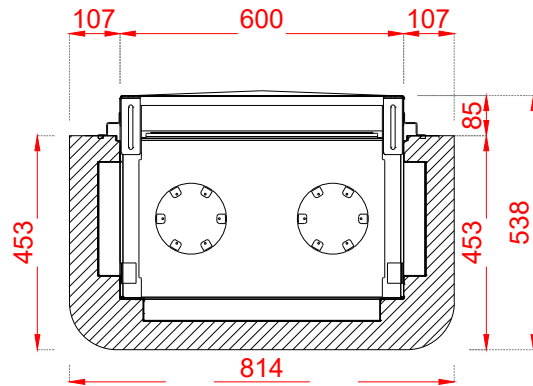

Optional:
 *Adjustable feet 500
 *Adjustable feet 800

NAME:

THREE SIDED 60-45

TYPE:

ELU-B

DATE:

22/05/2024

SCALE:

1:16

PAPER:

A4

élu-fire

Doornhoek 3766, 5465 TA Veghel
 The Netherlands
 info@elu-fire.nl
 www.elu-fire.nl

Optional:
 *Adjustable feet 500
 *Adjustable feet 800

NAME:
 THREE SIDED 60-45 - FRAME 10CM

TYPE:
 ELU-B

DATE:
 22/05/2024

SCALE:
 1:16

PAPER:
 A4

élu-fire

Doornhoek 3766, 5465 TA Veghel
 The Netherlands
 info@elu-fire.nl
 www.elu-fire.nl

Optional:
 *Adjustable feet 500
 *Adjustable feet 800

NAME:
THREE SIDED 60-45 - ROUNDED FRAME