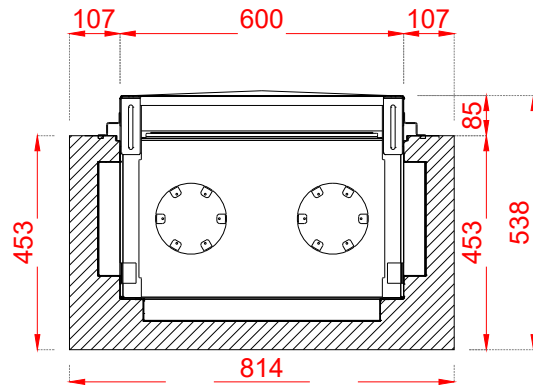

Optional:
 *Adjustable feet 500
 *Adjustable feet 800

NAME:

THREE SIDED 60-45

TYPE:

ELU-B

DATE:

22/05/2024

SCALE:

1:16

PAPER:

A4

élu-fire

Doornhoek 3766, 5465 TA Veghel
 The Netherlands
 info@elu-fire.nl
 www.elu-fire.nl

Optional:
 *Adjustable feet 500
 *Adjustable feet 800

NAME:
 THREE SIDED 60-45 - FRAME 10CM

TYPE:
 ELU-B

DATE:
 22/05/2024

SCALE:
 1:16

PAPER:
 A4

élu-fire

Doornhoek 3766, 5465 TA Veghel
 The Netherlands
 info@elu-fire.nl
 www.elu-fire.nl

Optional:
 *Adjustable feet 500
 *Adjustable feet 800

NAME:
THREE SIDED 60-45 - ROUNDED FRAME

TYPE:
ELU-B

DATE:
22/05/2024

SCALE:
1:16

PAPER:
A4

élu-fire

Doornhoek 3766, 5465 TA Veghel
 The Netherlands
 info@elu-fire.nl
 www.elu-fire.nl