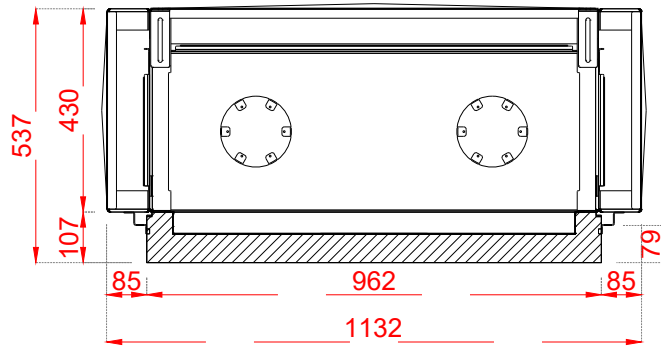

Optional:
 *Adjustable feet 500
 *Adjustable feet 800

NAME:
FRONT 95-45

TYPE:
ELU-B

DATE:
14/02/2024

SCALE:
1:16

PAPER:
A4

élu-fire

Doornhoek 3766, 5465 TA Veghel
 The Netherlands
 info@elu-fire.nl
 www.elu-fire.nl

Optional:
 *Adjustable feet 500
 *Adjustable feet 800

NAME:

FRONT 95-40 - FRAME 10CM

TYPE:

ELU-B

DATE:

14/02/2024

SCALE: