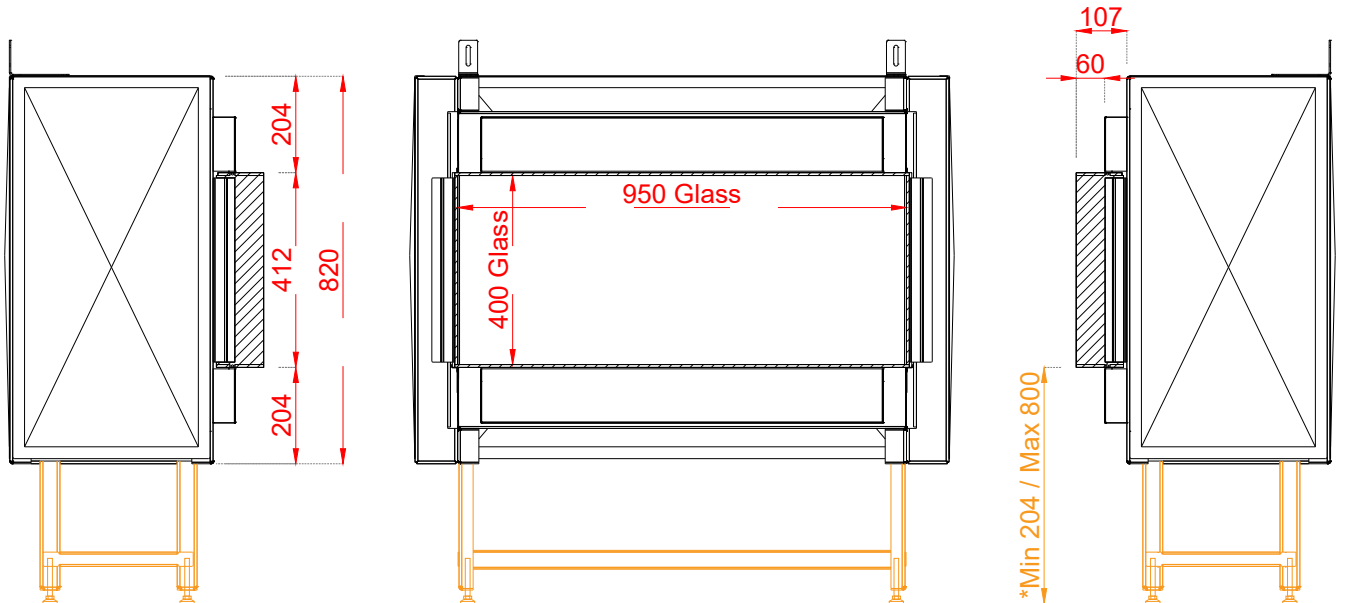

Optional:
 *Adjustable feet 500
 *Adjustable feet 800

NAME:
FRONT 95-45

TYPE:
ELU-B

DATE:
14/02/2024

SCALE:
1:16

PAPER:
A4

élu-fire

Doornhoek 3766, 5465 TA Veghel
 The Netherlands
 info@elu-fire.nl
 www.elu-fire.nl

Optional:
 *Adjustable feet 500
 *Adjustable feet 800

NAME:

FRONT 95-40 - FRAME 10CM

TYPE:

ELU-B

DATE:

14/02/2024

SCALE: