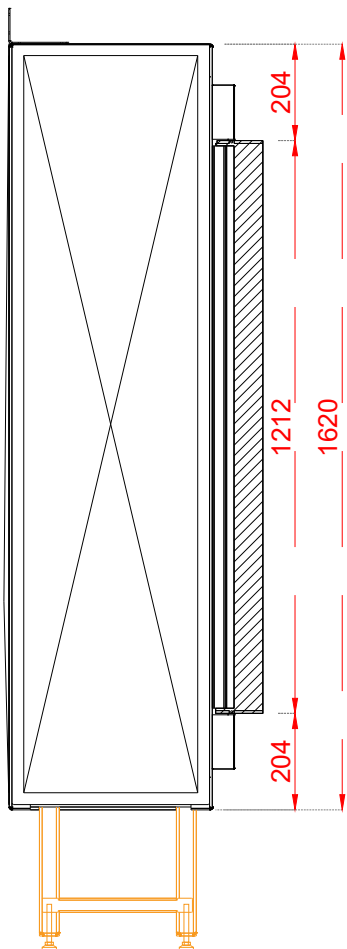

Optional:
 *Adjustable feet 500
 *Adjustable feet 800

NAME:
FRONT 75-120

TYPE:
ELU-B

DATE:
03/05/2024

SCALE:
1:16

PAPER:
A4

élu-fire

Doornhoek 3766, 5465 TA Veghel
 The Netherlands
 info@elu-fire.nl
 www.elu-fire.nl

Optional:
 *Adjustable feet 500
 *Adjustable feet 800

NAME:

FRONT 75-120 - FRAME 10CM

TYPE:

ELU-B

DATE:

03/05/2024

SCALE: