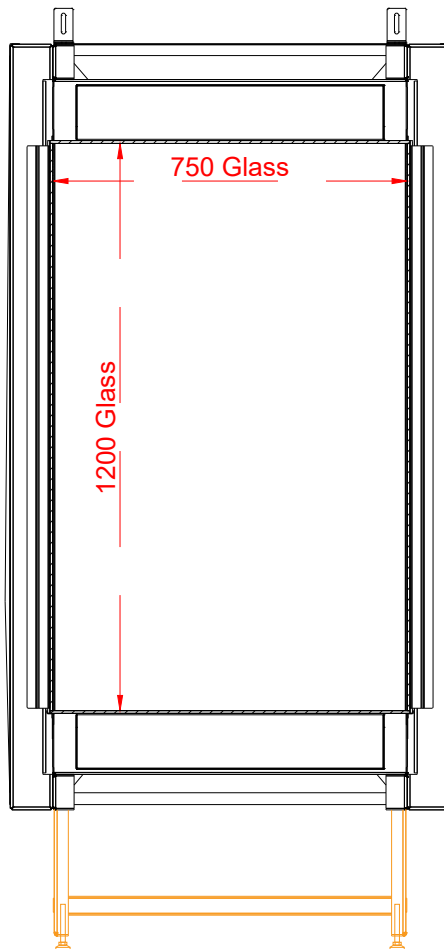

Optional:
 *Adjustable feet 500
 *Adjustable feet 800

NAME:
FRONT 75-120

TYPE:
ELU-B

DATE:
03/05/2024

SCALE:
1:16

PAPER:
A4

élu-fire

Doornhoek 3766, 5465 TA Veghel
 The Netherlands
 info@elu-fire.nl
 www.elu-fire.nl

Optional:
 *Adjustable feet 500
 *Adjustable feet 800

NAME:

FRONT 75-120 - FRAME 10CM

TYPE:

ELU-B

DATE:

03/05/2024

SCALE: