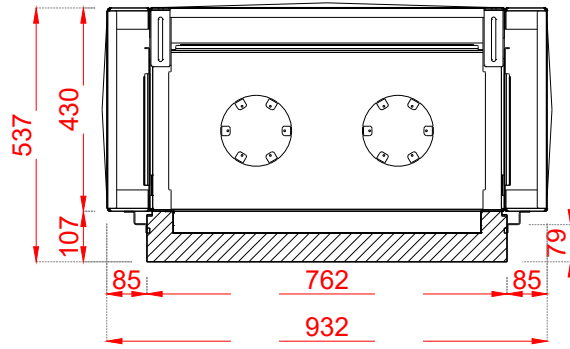

Optional:
 *Adjustable feet 500
 *Adjustable feet 800

NAME:
FRONT 75-120

TYPE:
ELU-B

DATE:
03/05/2024

SCALE:
1:16

PAPER:
A4

élu-fire

Doornhoek 3766, 5465 TA Veghel
 The Netherlands
 info@elu-fire.nl
 www.elu-fire.nl

Optional:
 *Adjustable feet 500
 *Adjustable feet 800

NAME:

FRONT 75-120 - FRAME 10CM

TYPE:

ELU-B

DATE:

03/05/2024

SCALE: