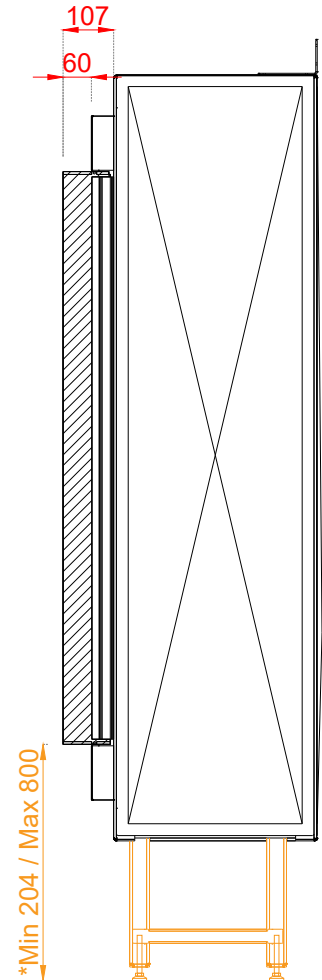

Optional:
 *Adjustable feet 500
 *Adjustable feet 800

NAME:
FRONT 75-120

TYPE:
ELU-B

DATE:
03/05/2024

SCALE:
1:16

PAPER:
A4

élu-fire

Doornhoek 3766, 5465 TA Veghel
 The Netherlands
 info@elu-fire.nl
 www.elu-fire.nl

Optional:
 *Adjustable feet 500
 *Adjustable feet 800

NAME:

FRONT 75-120 - FRAME 10CM

TYPE:

ELU-B

DATE:

03/05/2024

SCALE: